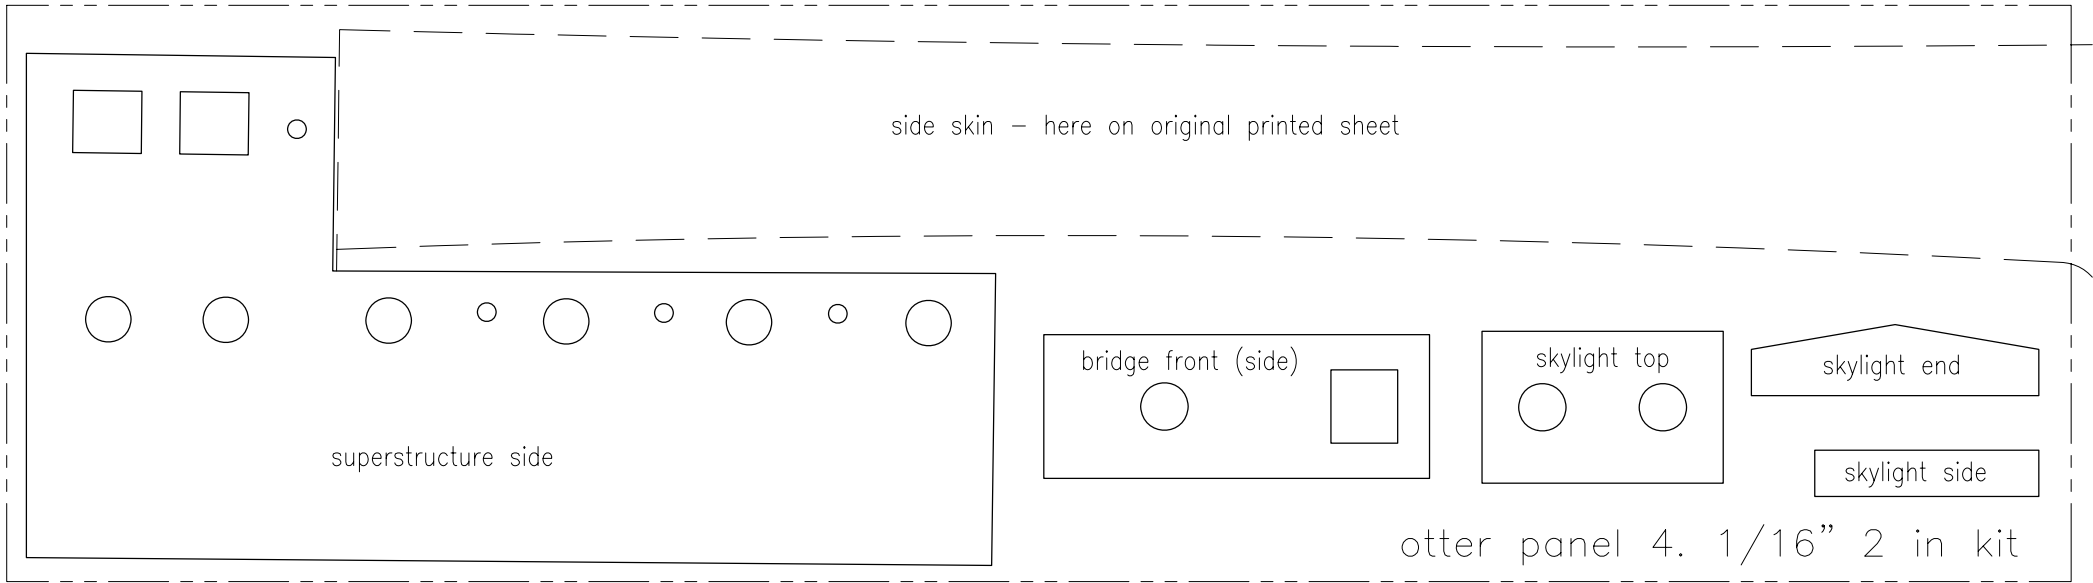

Otter

10 3/4" long EeZebilt model -

- by Keil Kraft, England, 1958

Full Size Templates to be Printed at A4 size with no scaling

Sheet 1 of 4

Otter

10 3/4" long EeZeBilt model -

- by Keil Kraft, England, 1958

Full Size Templates to be Printed at A4 size with no scaling
Sheet 2 of 4

Otter

10 3/4" long EeZeBilt model -  - by Keil Kraft, England, 1958

Full Size Templates to be Printed at A4 size with no scaling
Sheet 3 of 4

otter panel 5. 1/16" 1 in kit

Otter

10 3/4" long EeZebilt model -

- by Keil Kraft, England, 1958

Full Size Templates to be Printed at A4 size with no scaling
Sheet 4 of 4