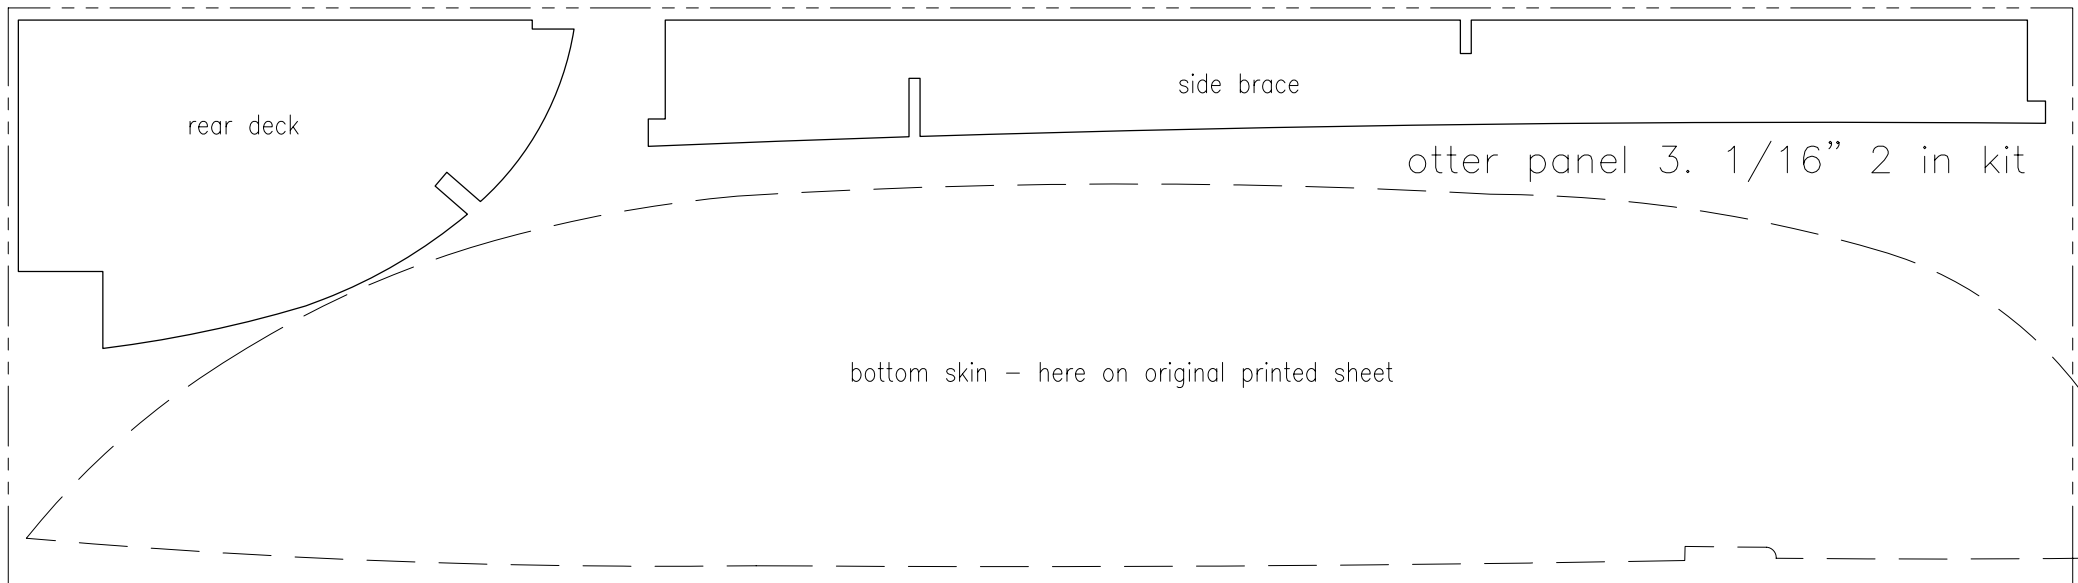

Otter

10 3/4" long EeZebilt model -

- by Keil Kraft, England, 1958

Full Size Templates to be Printed at A4 size with no scaling

Sheet 1 of 4

Otter

10 3/4" long EeZeBilt model -

- by Keil Kraft, England, 1958

Full Size Templates to be Printed at A4 size with no scaling
Sheet 2 of 4

Otter

10 3/4" long EeZeBilt model -  - by Keil Kraft, England, 1958

Full Size Templates to be Printed at A4 size with no scaling
Sheet 3 of 4

otter panel 5. 1/16" 1 in kit

Otter

10 3/4" long EeZebilt model -

- by Keil Kraft, England, 1958

Full Size Templates to be Printed at A4 size with no scaling
Sheet 4 of 4