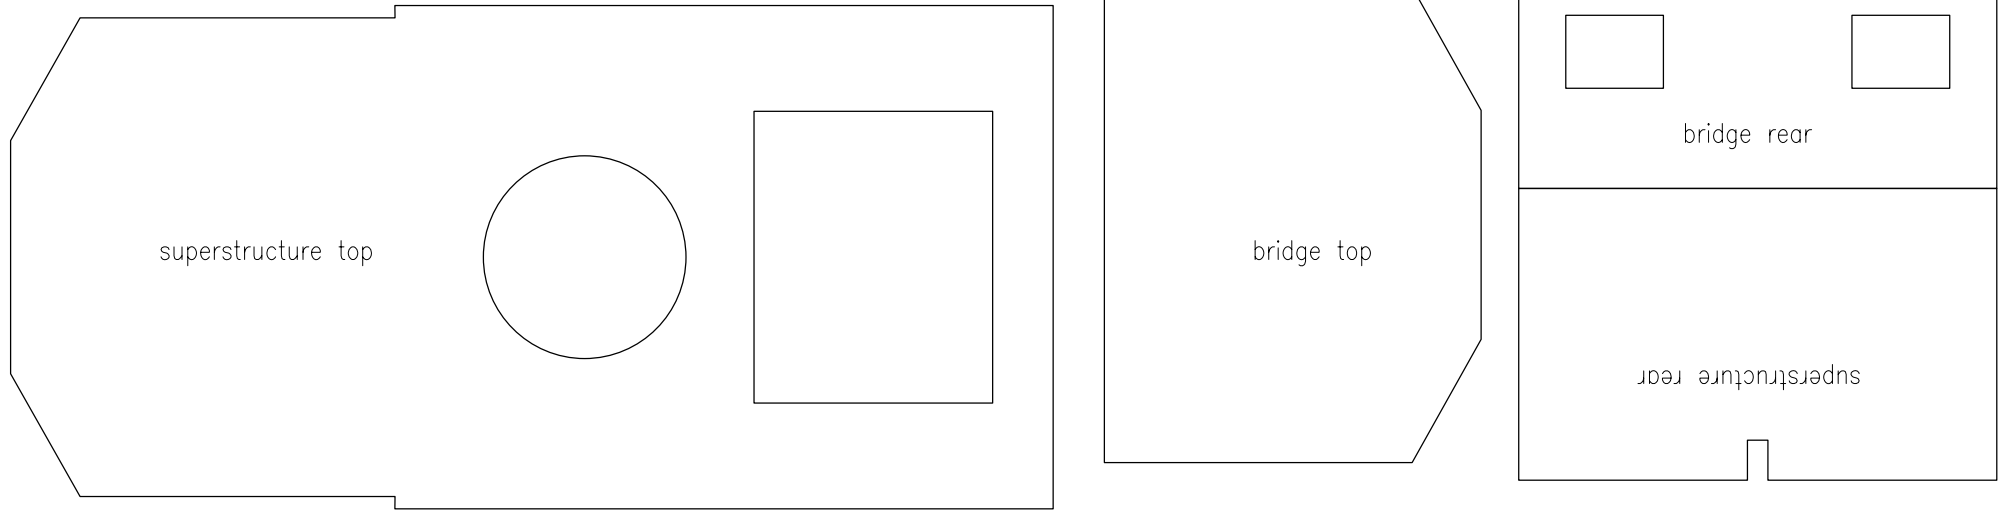

Full Size Templates to be Printed at A4 size with no scaling
Sheet 2 of 4

Otter

10 3/4" long EeZeBilt model -  - by Keil Kraft, England, 1958

Full Size Templates to be Printed at A4 size with no scaling
Sheet 3 of 4

otter panel 5. 1/16" 1 in kit

Otter

10 3/4" long EeZebilt model -

- by Keil Kraft, England, 1958

Full Size Templates to be Printed at A4 size with no scaling
Sheet 4 of 4