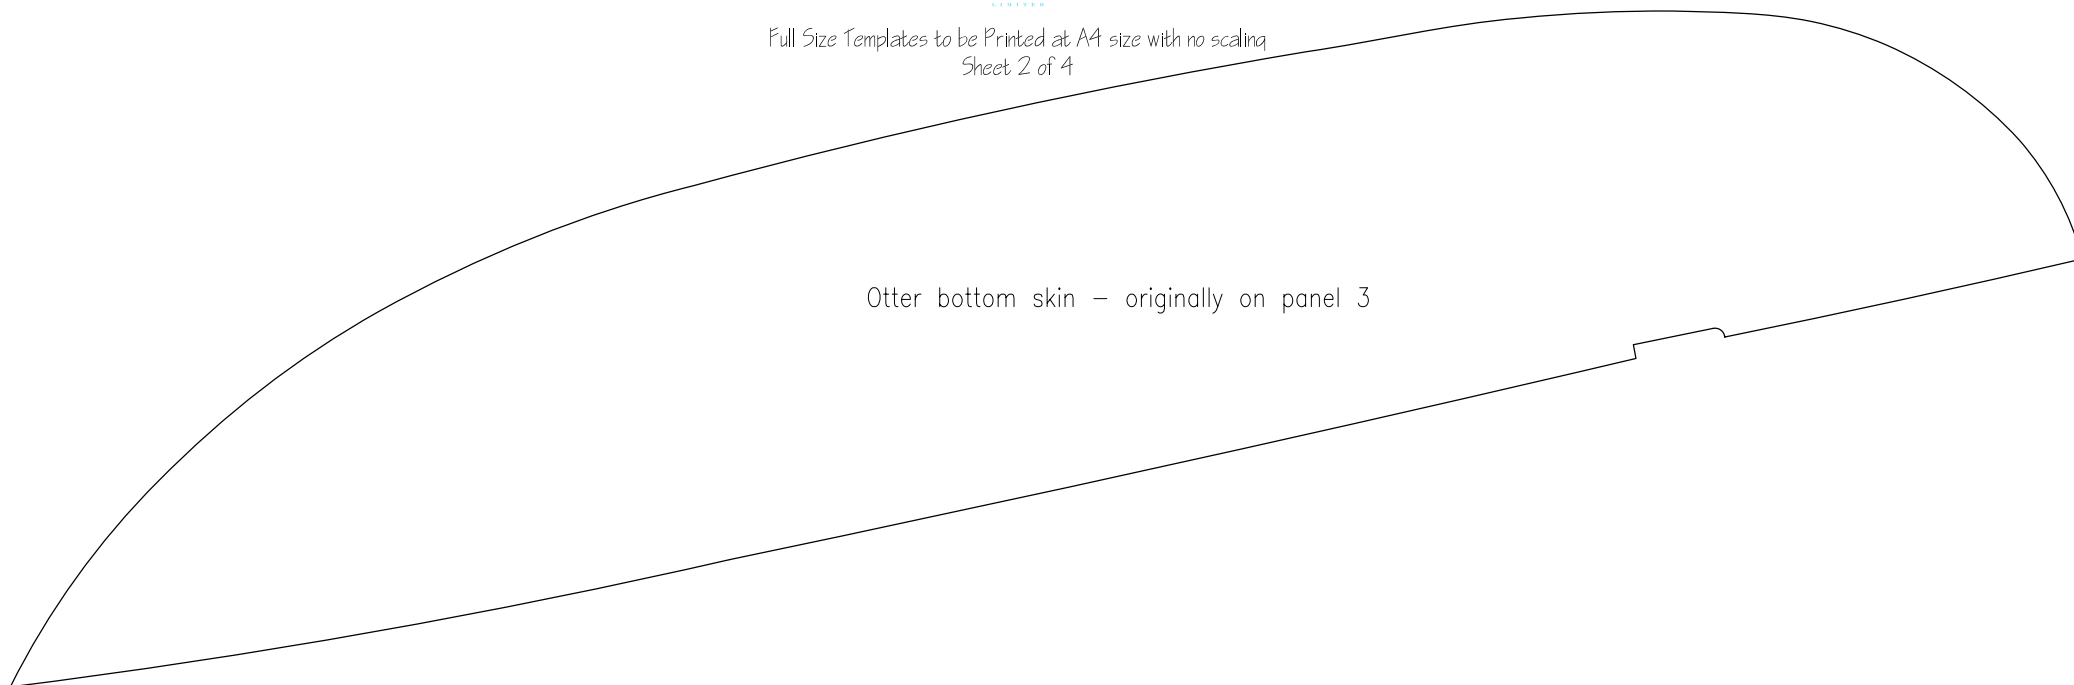

Otter

10 3/4" long EeZebilt model -

- by Keil Kraft, England, 1958

Full Size Templates to be Printed at A4 size with no scaling

Sheet 1 of 4

Otter

10 3/4" long EeZeBilt model -

- by Keil Kraft, England, 1958

Full Size Templates to be Printed at A4 size with no scaling
Sheet 2 of 4

Otter

10 3/4" long EeZeBilt model -  - by Keil Kraft, England, 1958

Full Size Templates to be Printed at A4 size with no scaling
Sheet 3 of 4

otter panel 5. 1/16" 1 in kit

Otter

10 3/4" long EeZebilt model -

- by Keil Kraft, England, 1958

Full Size Templates to be Printed at A4 size with no scaling
Sheet 4 of 4