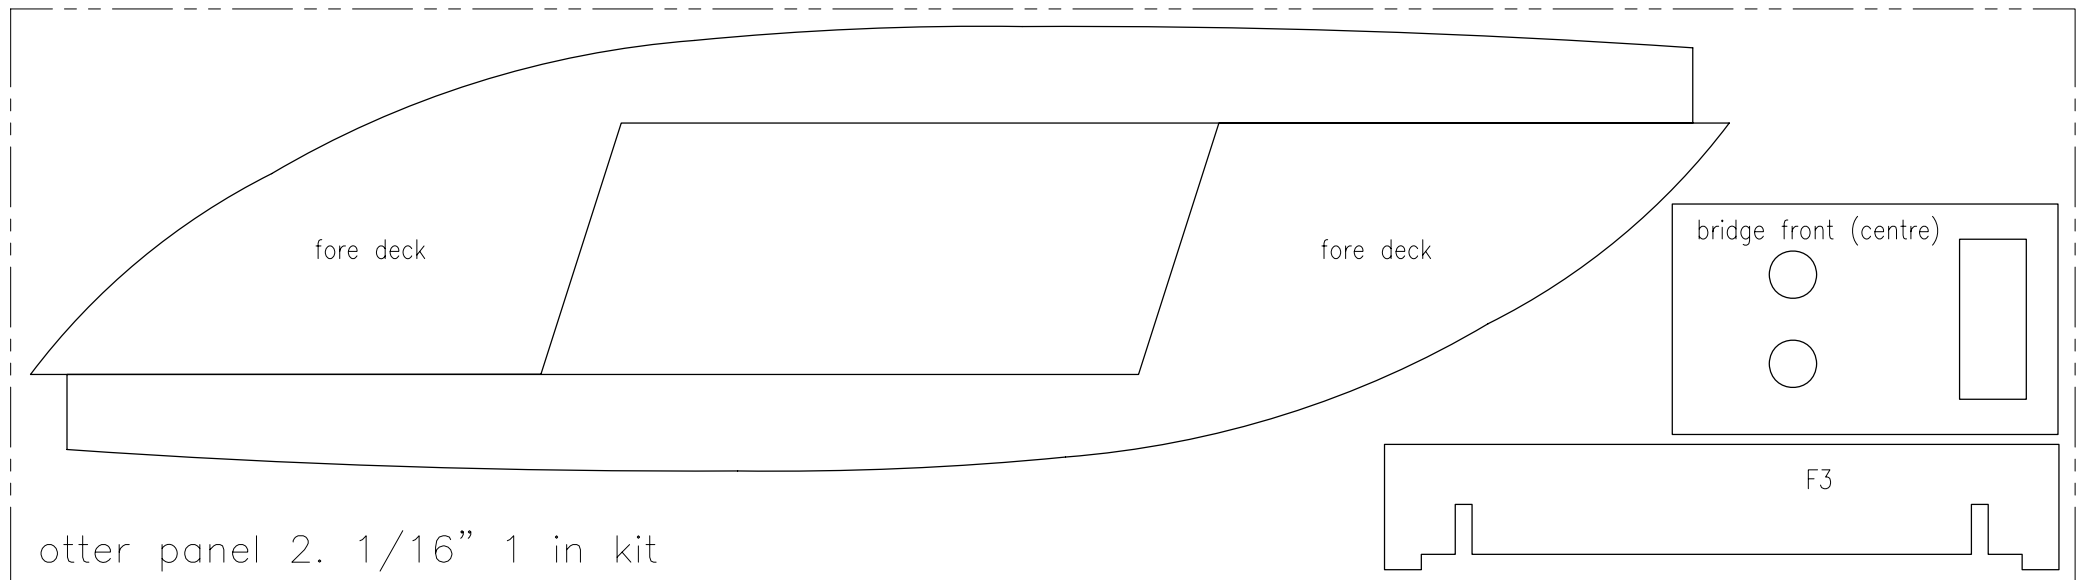

Otter

10 3/4" long EeZebilt model -

- by Keil Kraft, England, 1958

Full Size Templates to be Printed at A4 size with no scaling

Sheet 1 of 4

Otter

10 3/4" long EeZeBilt model -

- by Keil Kraft, England, 1958

Full Size Templates to be Printed at A4 size with no scaling
Sheet 2 of 4

Otter

10 3/4" long EeZeBilt model -  - by Keil Kraft, England, 1958

Full Size Templates to be Printed at A4 size with no scaling
Sheet 3 of 4

otter panel 5. 1/16" 1 in kit

Otter

10 3/4" long EeZebilt model -

- by Keil Kraft, England, 1958

Full Size Templates to be Printed at A4 size with no scaling
Sheet 4 of 4